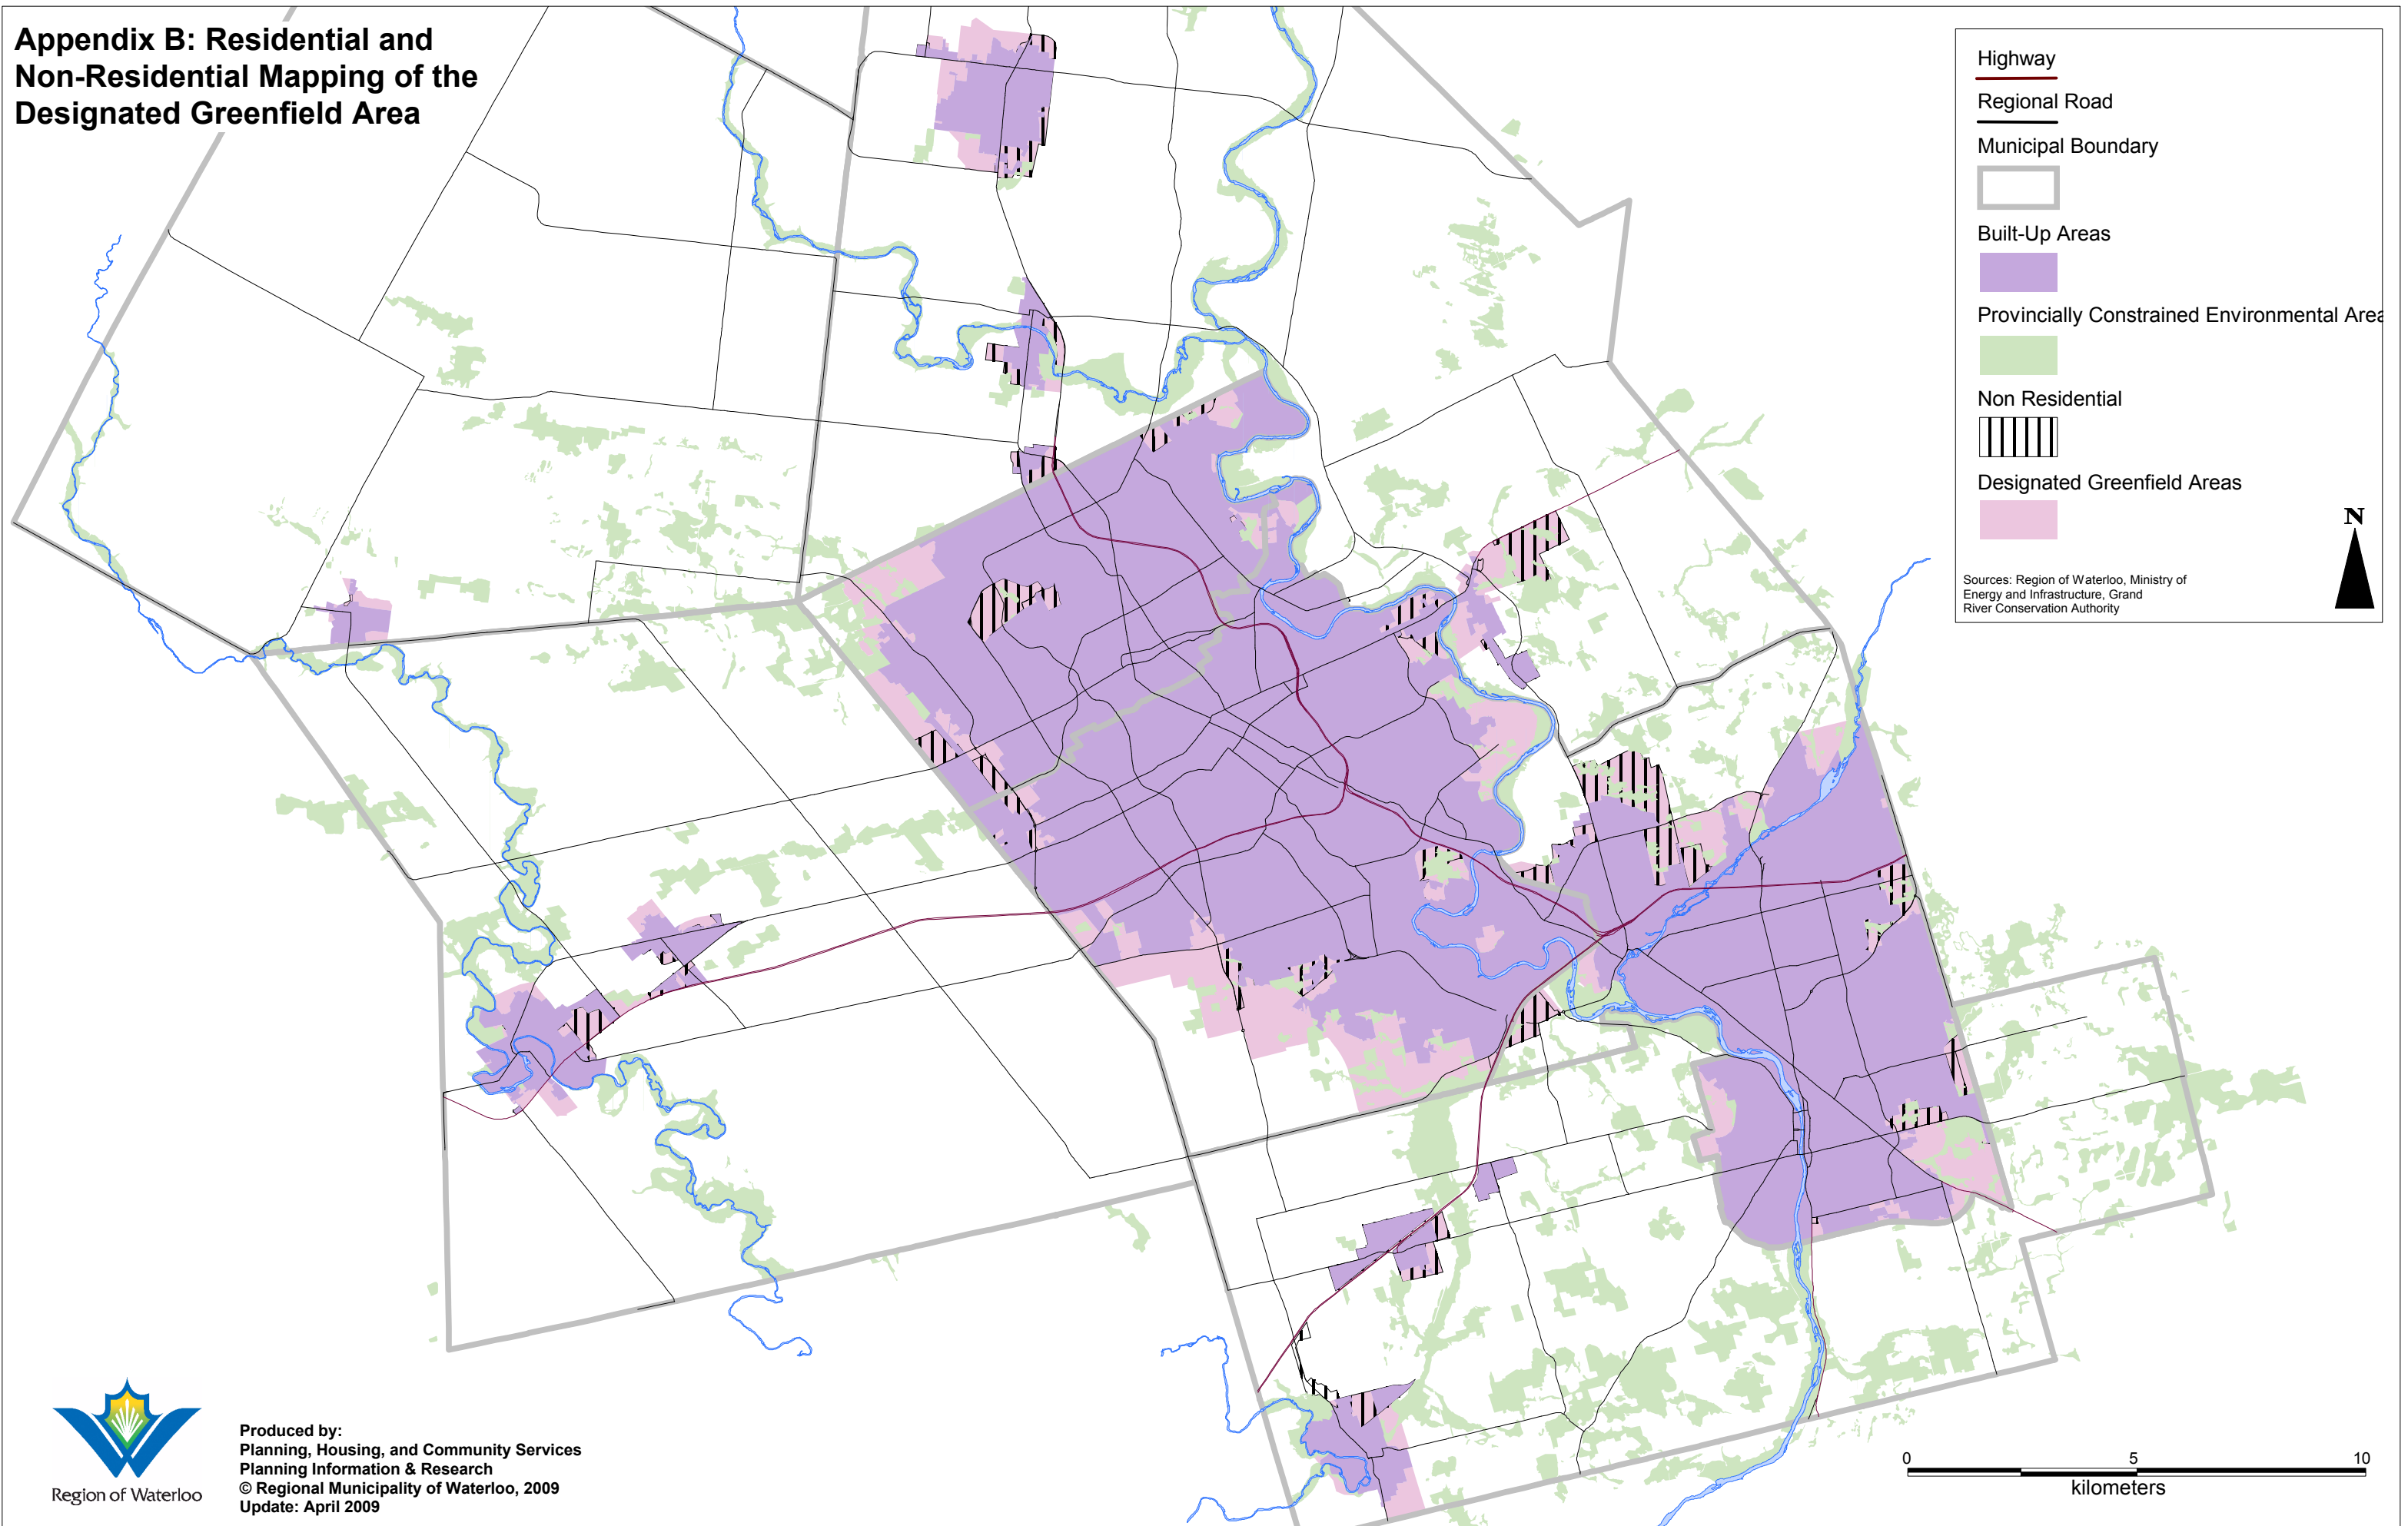

Appendix B: Residential and Non-Residential Mapping of the Designated Greenfield Area

Produced by:
Planning, Housing, and Community Services
Planning Information & Research
© Regional Municipality of Waterloo, 2009
Update: April 2009