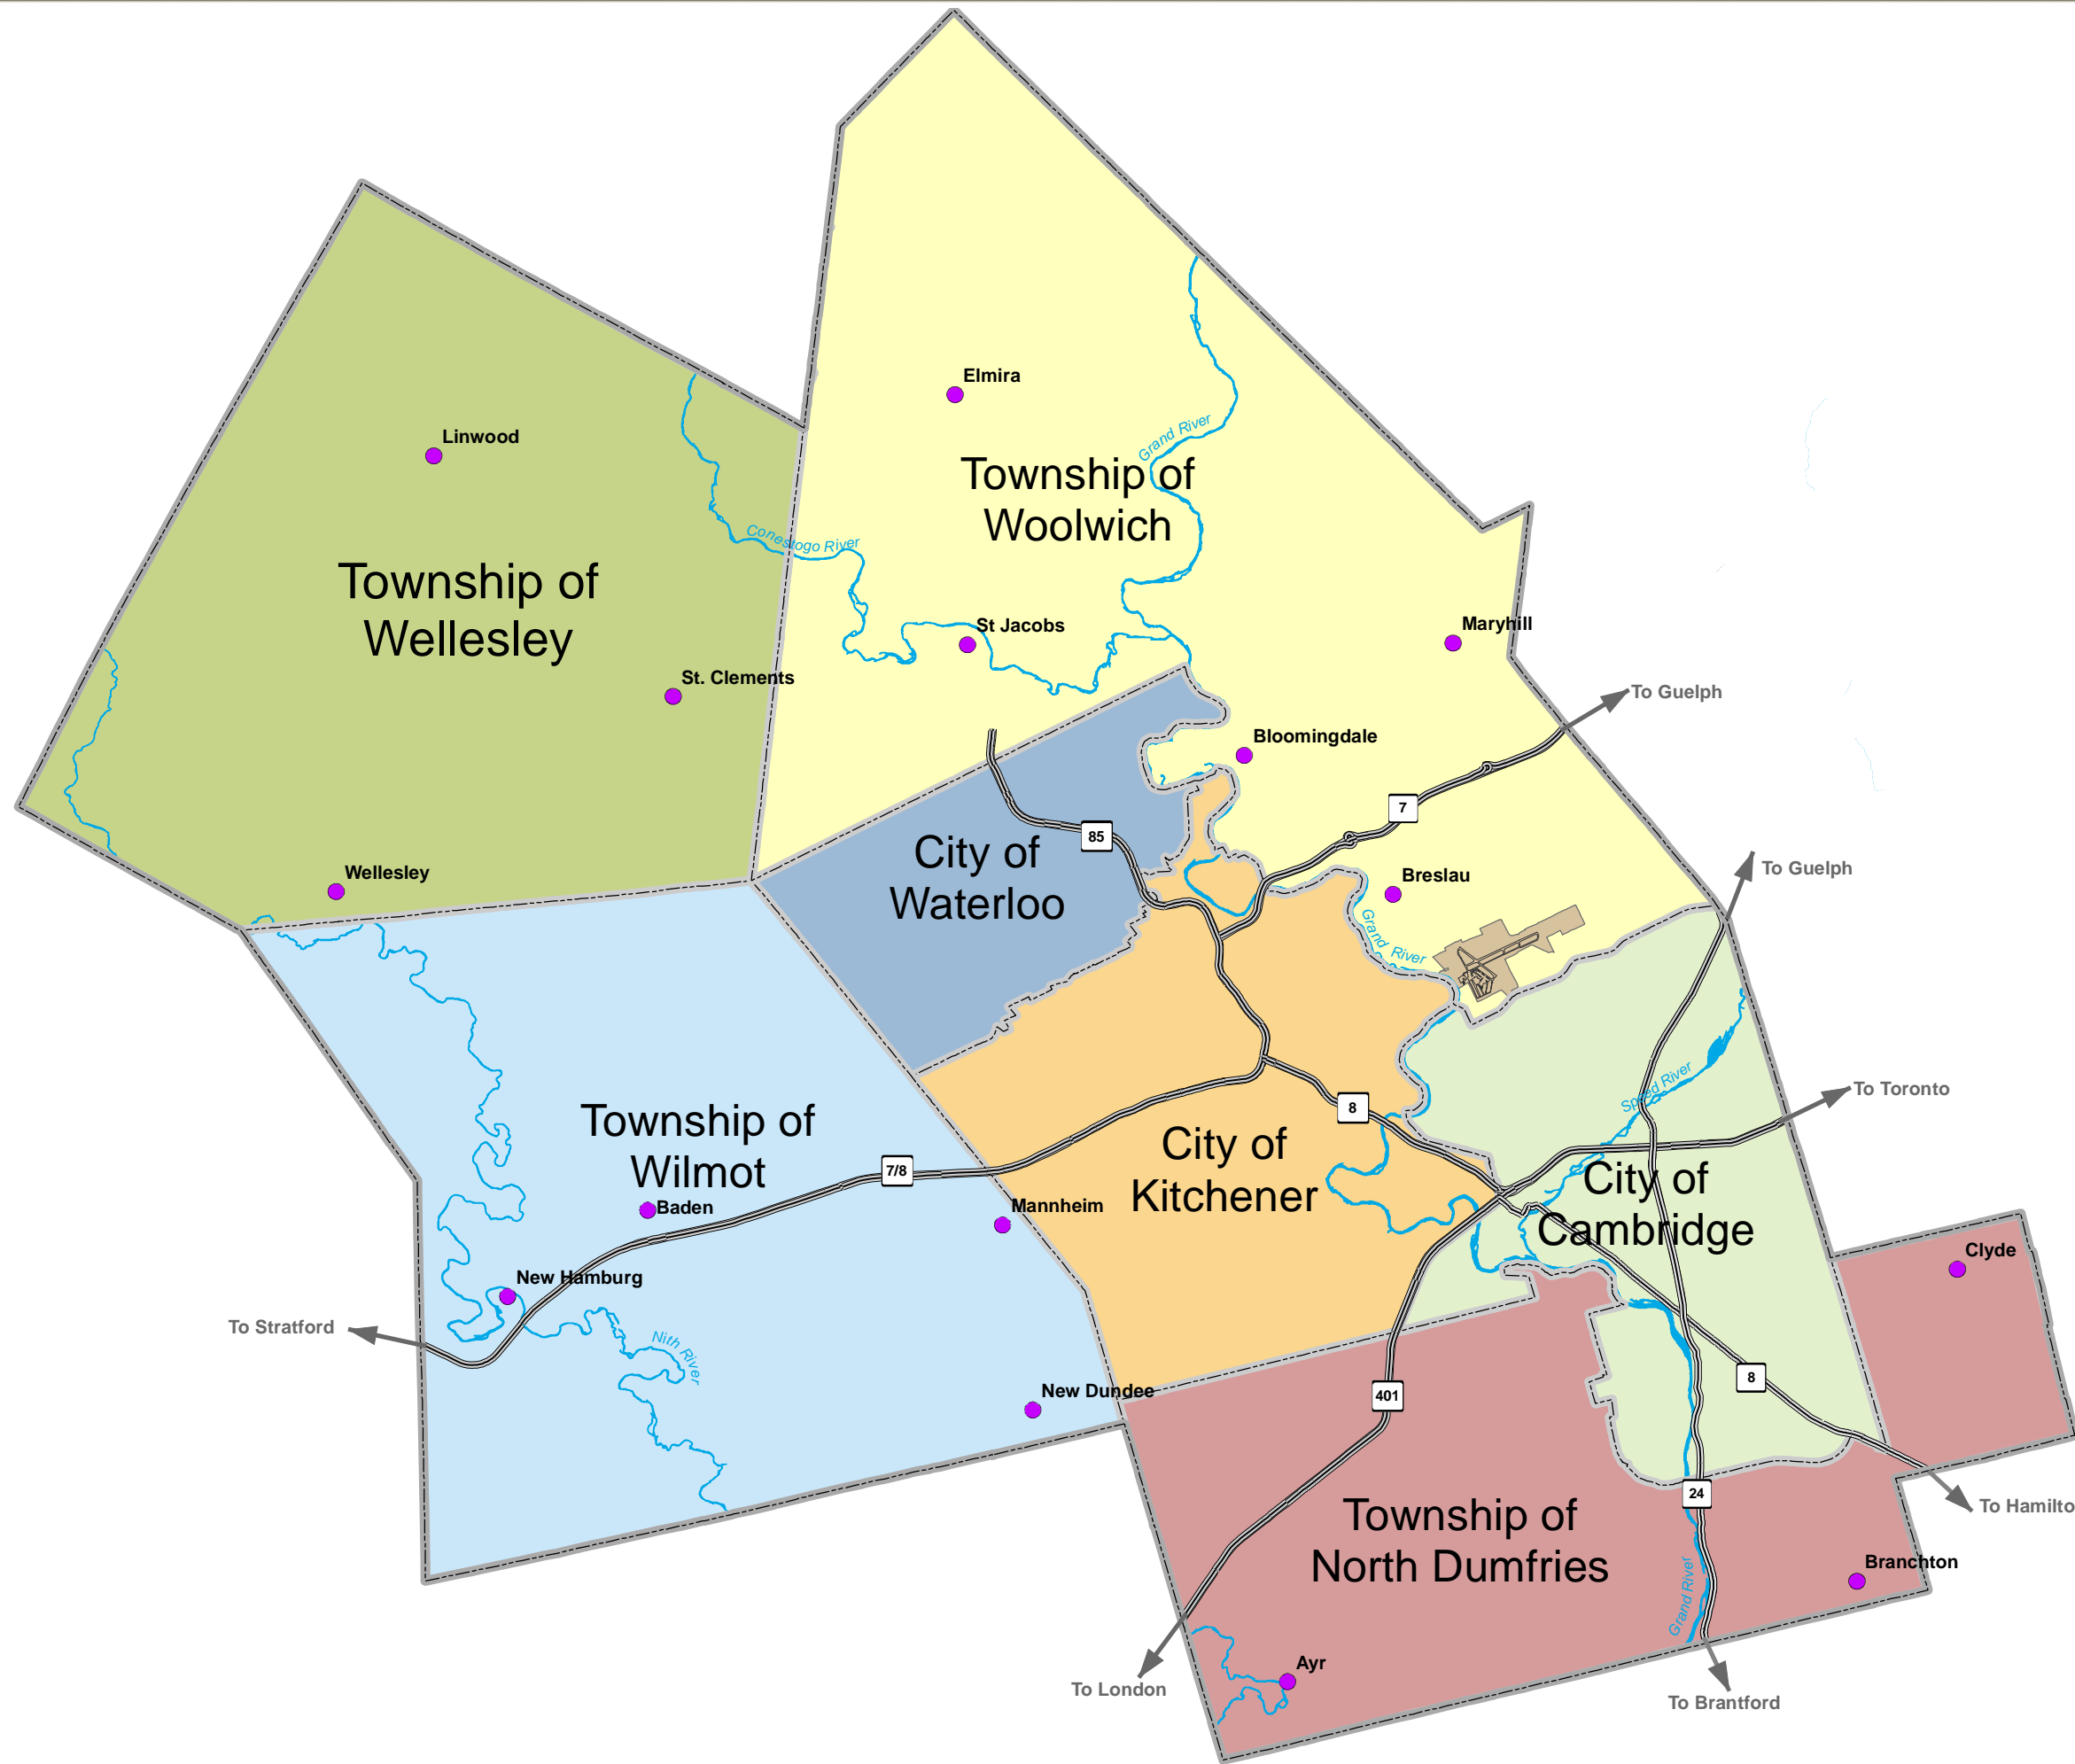

Region of Waterloo

## MAP 2

### AREA MUNICIPALITIES

#### LEGEND

- Provincial Highway
- Regional Road
- River
- Region of Waterloo International Airport
- Municipal Boundary
- Railway

0 1.25 2.5 5 Km

Sources: Region of Waterloo

2015

Note: This map forms part of the Official Plan of the Regional Municipality of Waterloo and must be read in conjunction with the policies of this Plan.