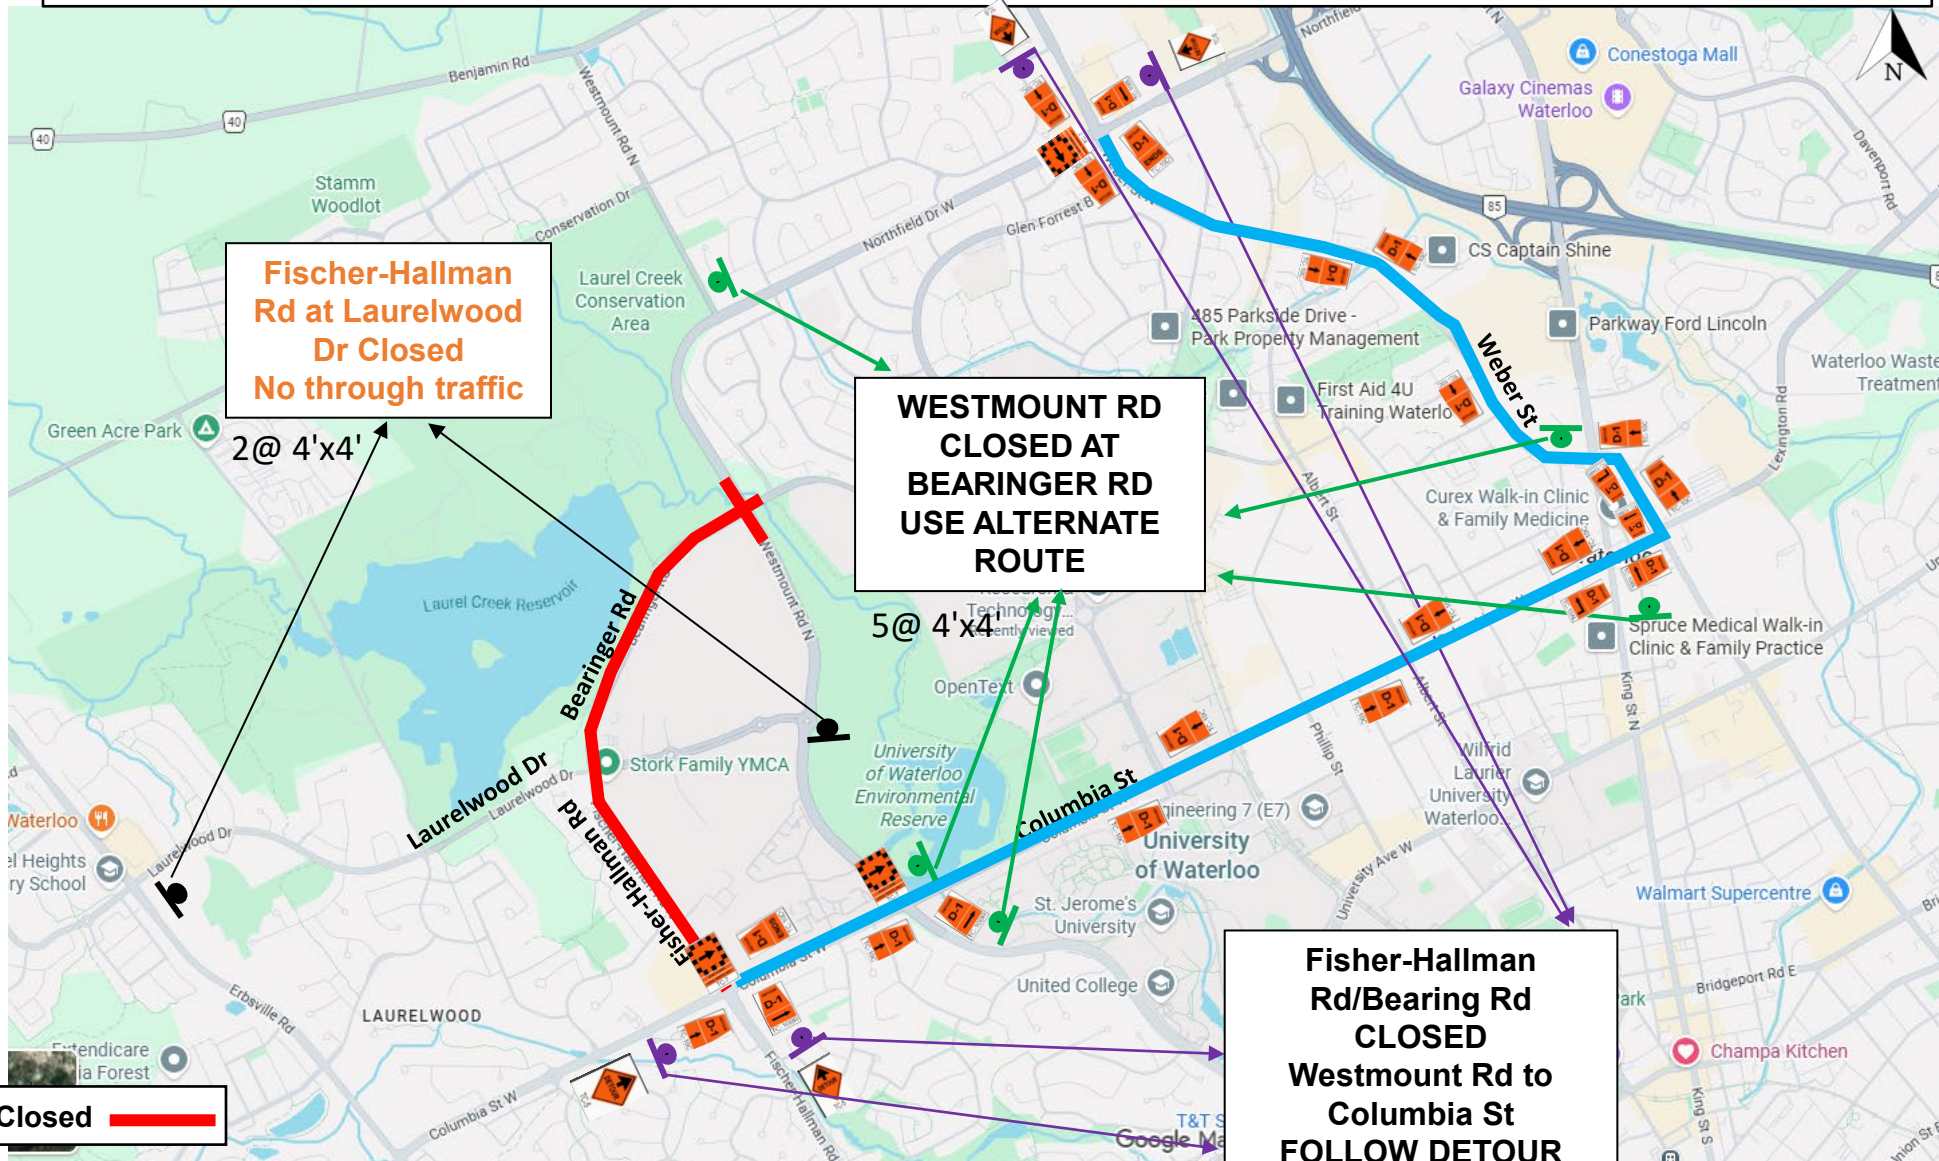

Detour for Fisher – Hallman Rd/Bearing Road (from Westmount to Columbia)

Detour Route: Weber St – Columbia St

Road Closed

4@ 4'x4'