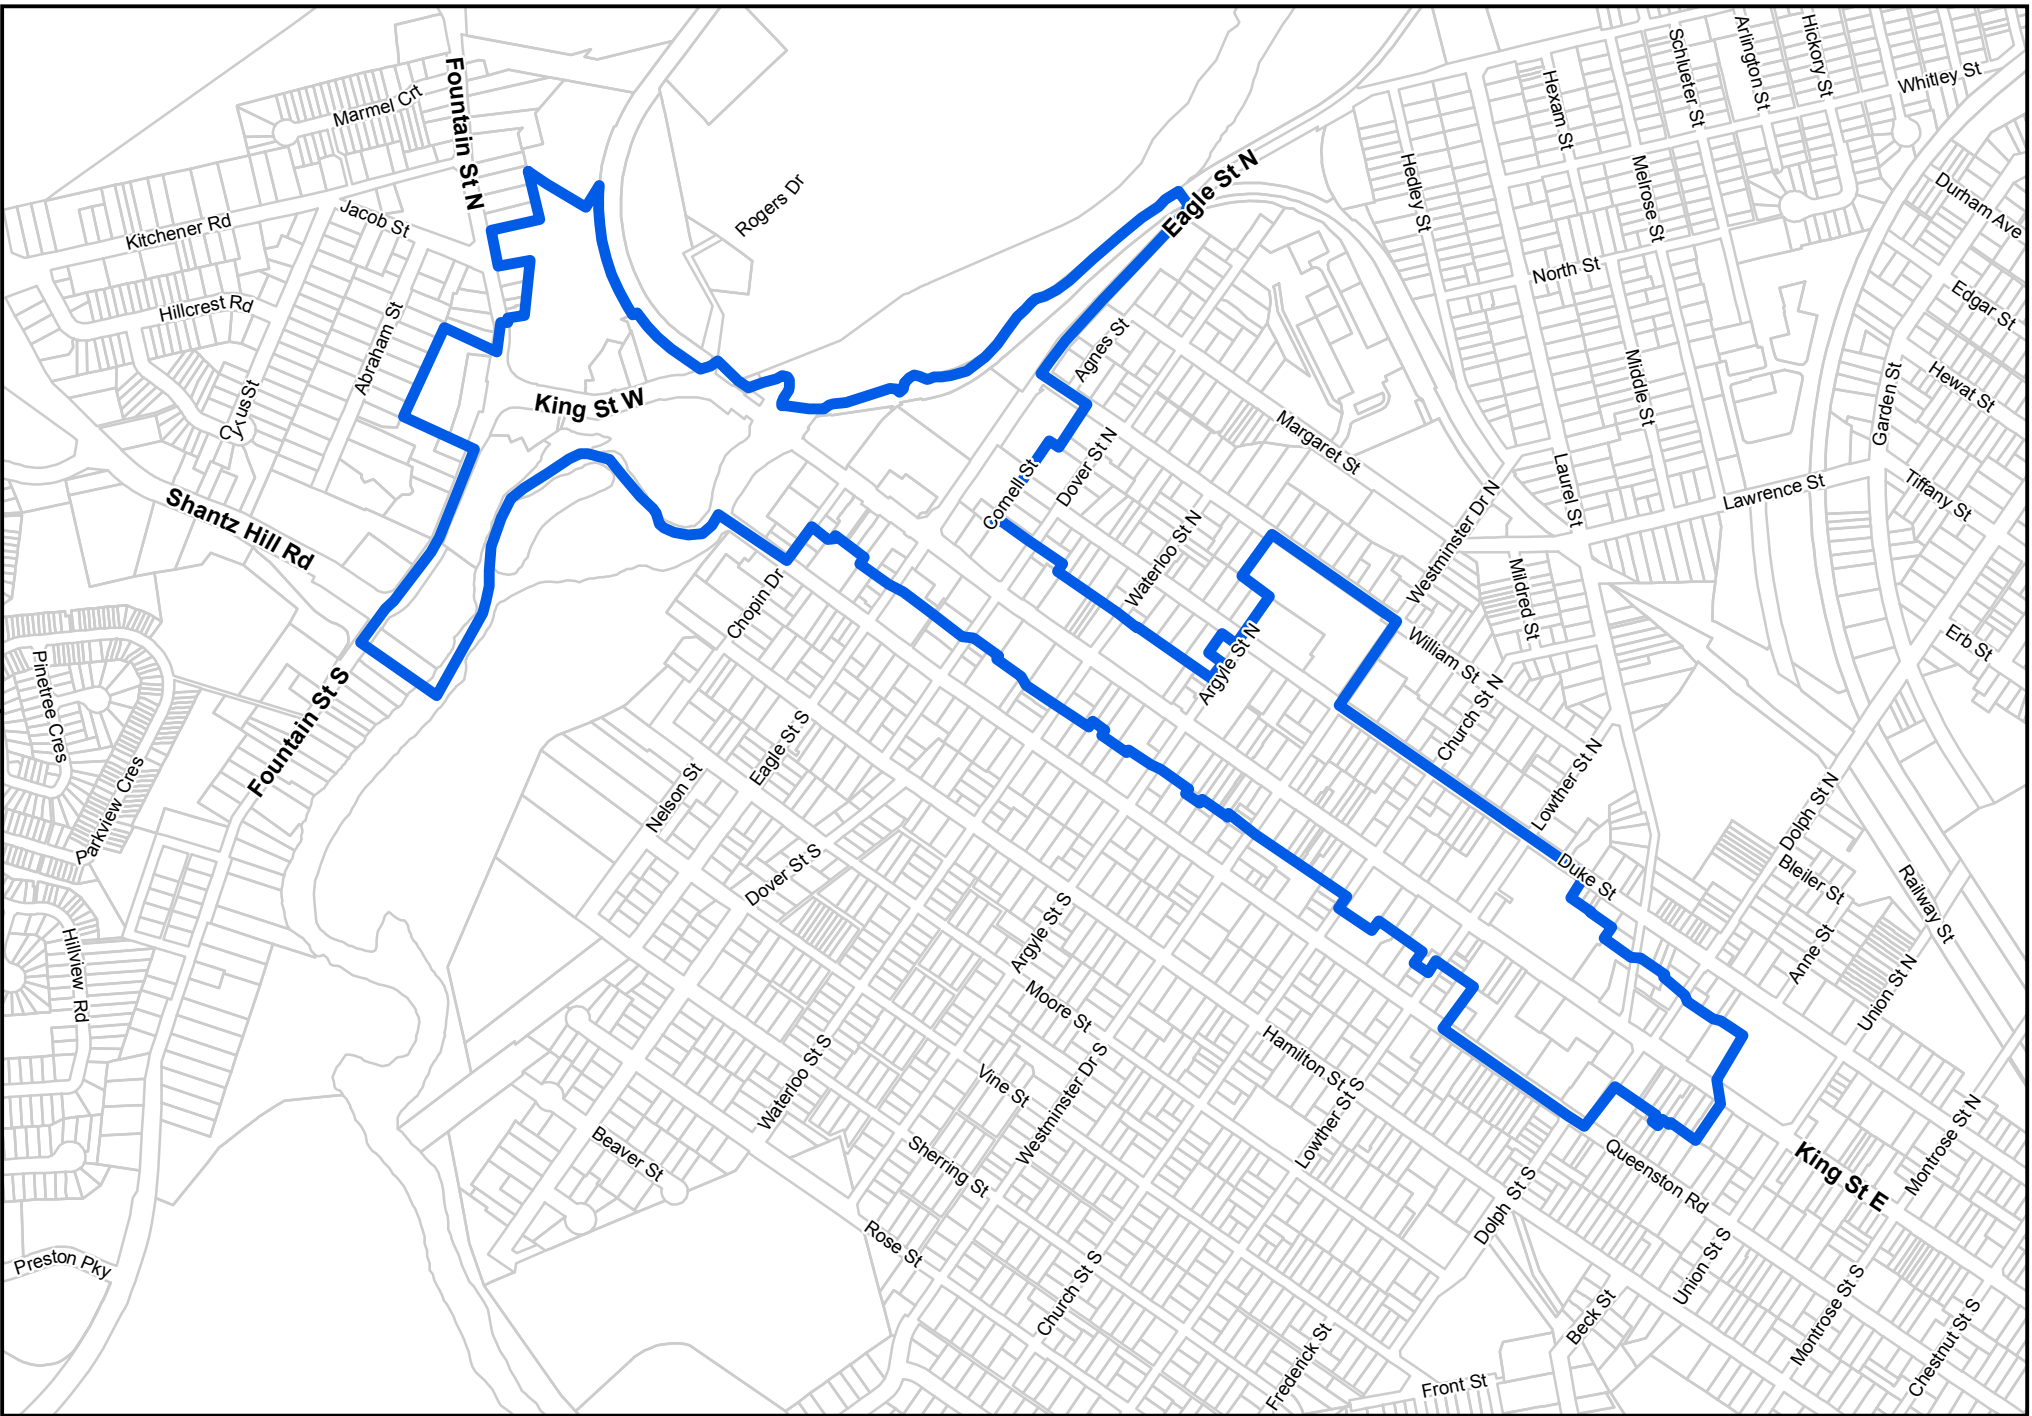

0 150 300
 m Region of Waterloo

Produced by:
 Information and Technology Services - GIS Services
 150 Frederick Street
 Kitchener, Ontario N2G 4J3
 © Regional Municipality of Waterloo, 2016
 Author: Elizabeth Siddorn

Cambridge Official Plan: Map 5, Hespeler Village

0 75 150 m

Produced by:
 Information and Technology Services - GIS Services
 150 Frederick Street
 Kitchener, Ontario N2G 4J3
 © Regional Municipality of Waterloo, 2016
 Author: Elizabeth Siddorn

Cambridge Official Plan: Map 4, Preston Towne Centre

0 150 300 m

Region of Waterloo