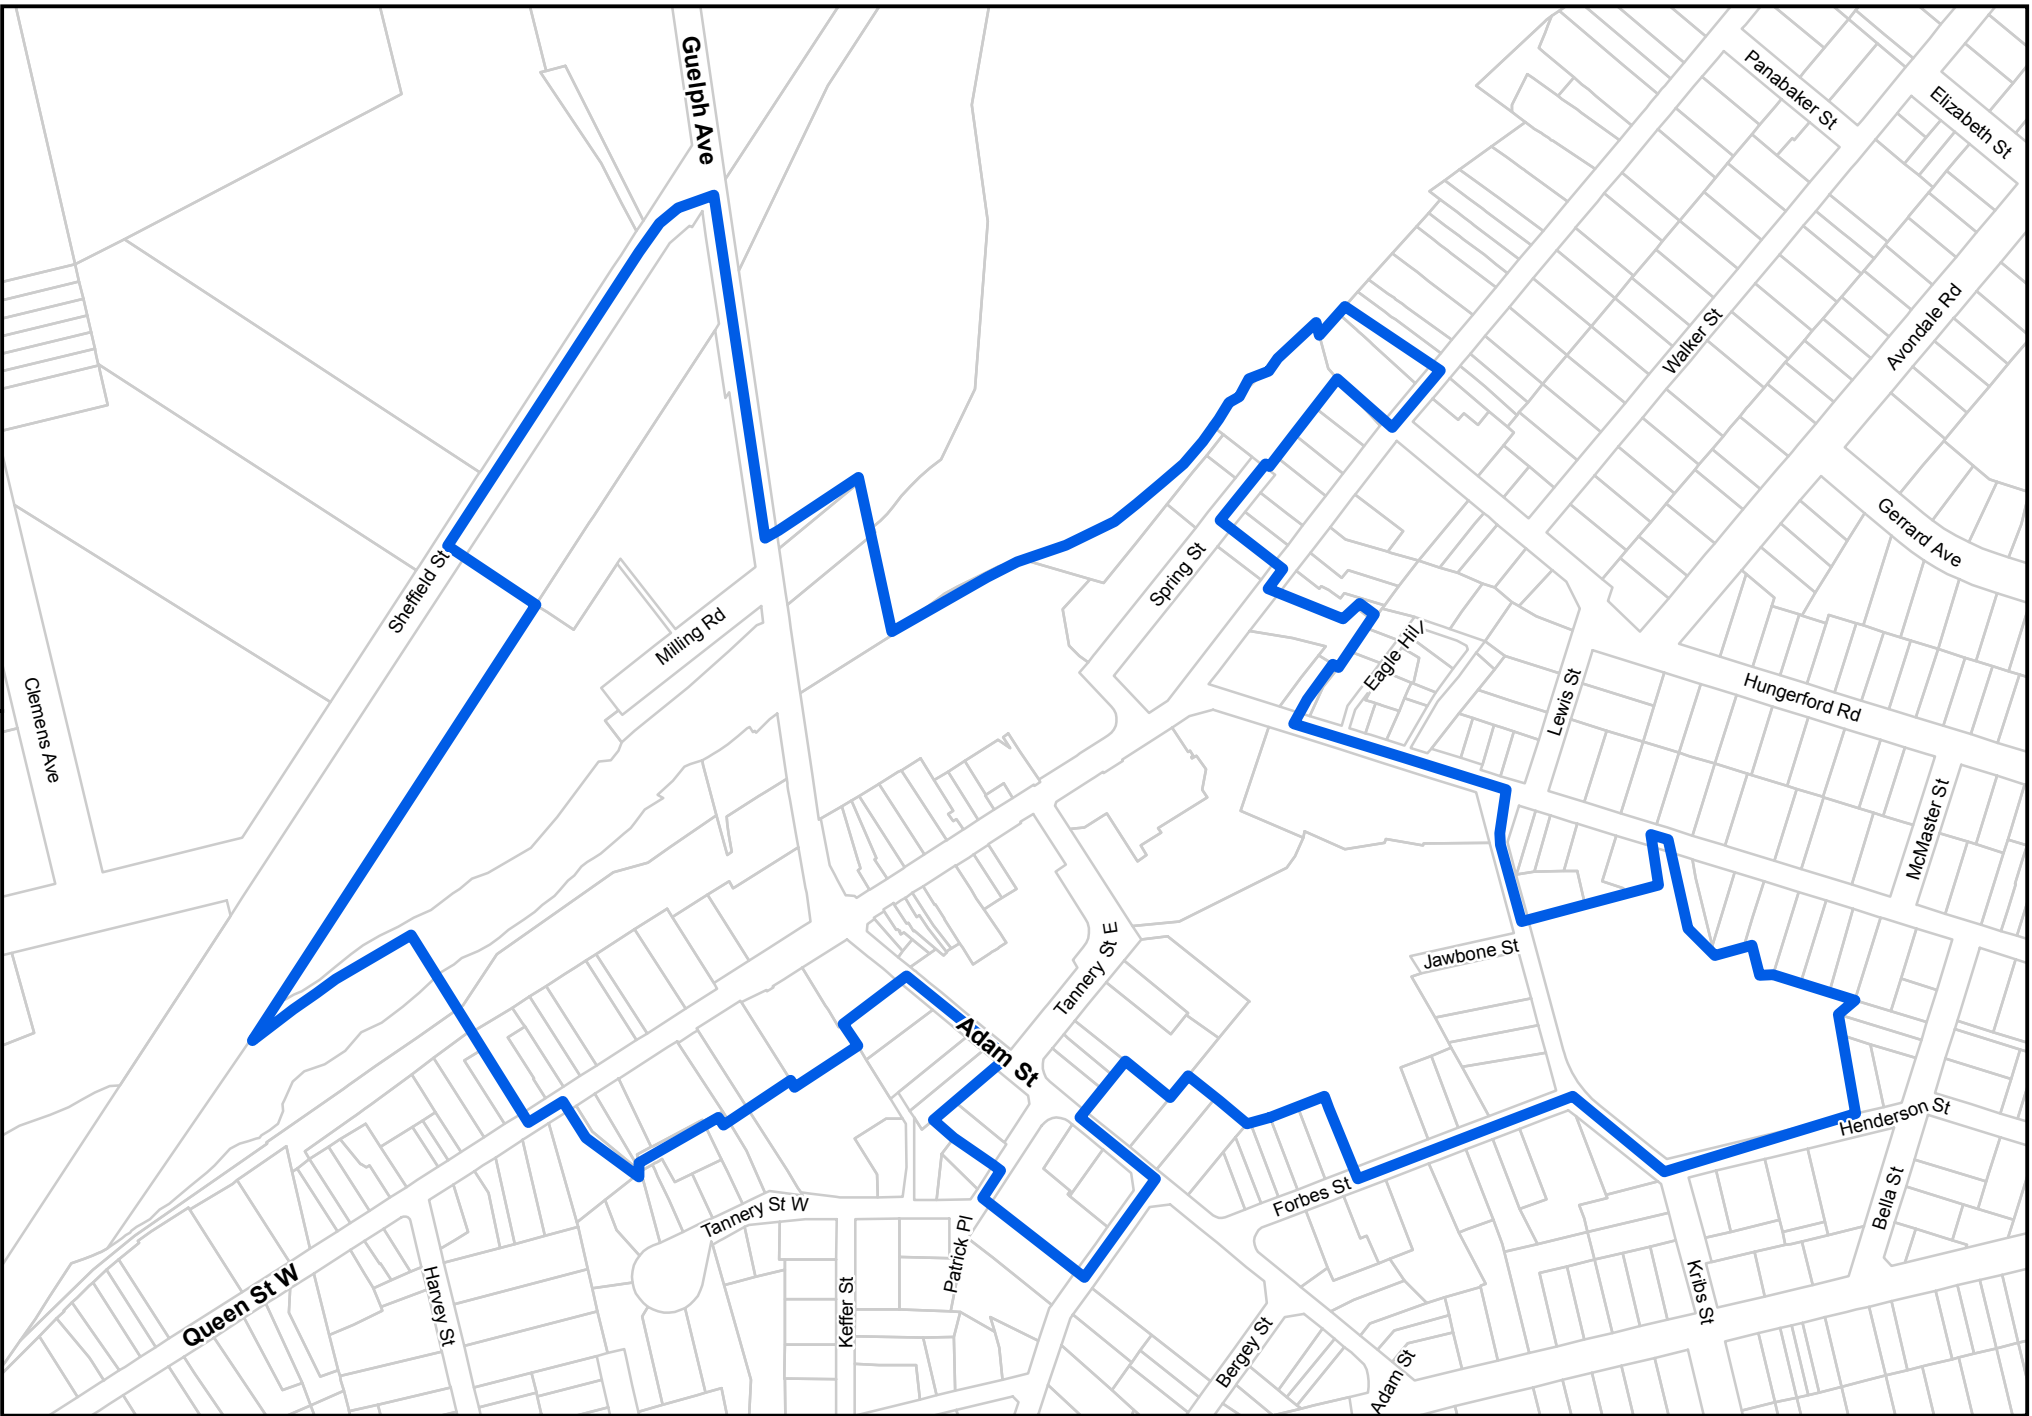

Produced by:
 Information and Technology Services - GIS Services
 150 Frederick Street
 Kitchener, Ontario N2G 4J3
 © Regional Municipality of Waterloo, 2016
 Author: Elizabeth Siddorn

Cambridge Official Plan: Map 3, Galt City Centre

0 150 300
 m Region of Waterloo

Produced by:
 Information and Technology Services - GIS Services
 150 Frederick Street
 Kitchener, Ontario N2G 4J3
 © Regional Municipality of Waterloo, 2016
 Author: Elizabeth Siddorn

Cambridge Official Plan: Map 5, Hespeler Village

0 75 150 m

Produced by:
 Information and Technology Services - GIS Services
 150 Frederick Street
 Kitchener, Ontario N2G 4J3
 © Regional Municipality of Waterloo, 2016
 Author: Elizabeth Siddorn

Cambridge Official Plan: Map 4, Preston Towne Centre

0 150 300 m

Region of Waterloo